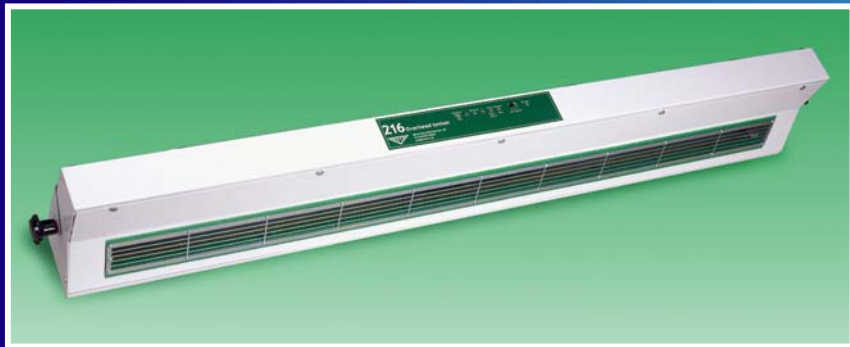

The NEW Meech Series 200

Static

Dust Control

ESD – Electrostatic Discharge

ESA – Electrostatic Attraction

Meech Static Eliminators Ltd

The NEW Meech Series 200

Model 214

Undershelf Ioniser

Meech Static Eliminators Ltd

The NEW Meech Series 200

Model 216

Overhead Ioniser

Meech Static Eliminators Ltd

The NEW Meech Series 200

Model 241

Ion Bar

Meech Static Eliminators Ltd

The NEW Meech Series 200

Model 251

Ion Gun

Meech Static Eliminators Ltd

The NEW Meech Series 200

Model 271